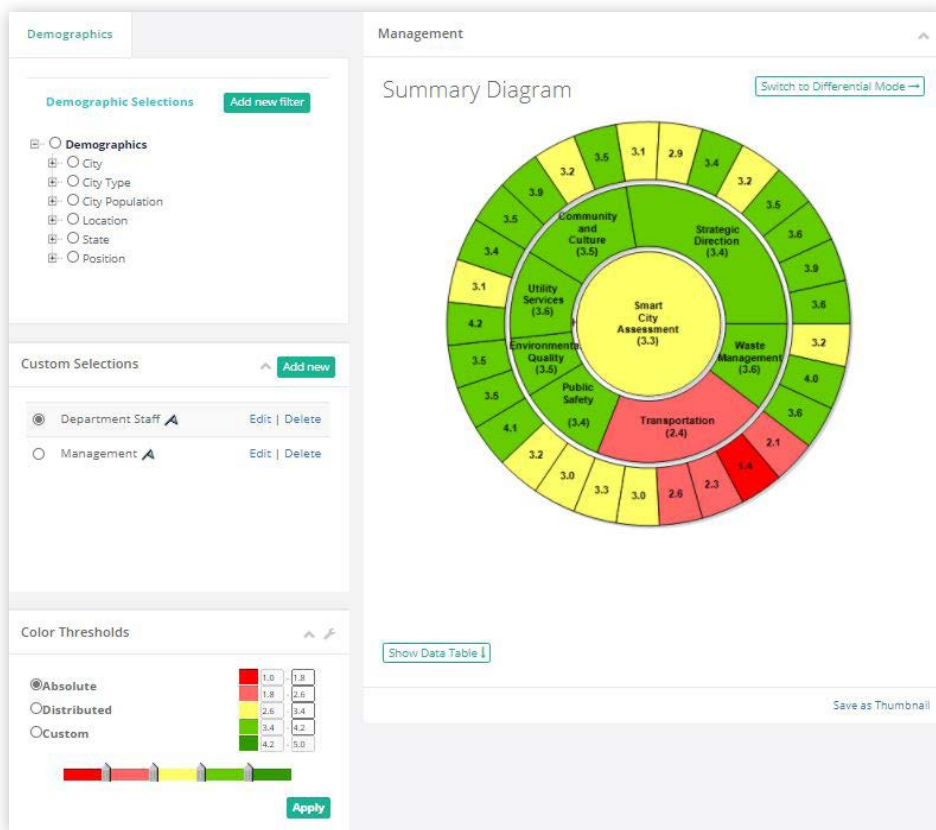

We've worked with cities and utilities across the US and abroad as they evaluate the technological and operational changes needed to modernize. Our deep roots in the utility and municipal sectors, combined with our advanced data science modeling capabilities, enables you to accurately predict the likelihood of your project's success based on the unique demographics of your region. This allows you to focus on the programs that will be most effective for your citizens.

From defining your smart city and digitalization vision and developing business cases for new technology investments to designing requirements and acceptance criteria and finding funds, E Source can assist with your smart city journey.

Our web-based tool compiles survey data from numerous teams and departments across your city. Our unique software engine interprets and presents this data using an array of user-friendly charts and graphs, enabling cities to prioritize investments, support continuous improvement efforts, and benchmark their efforts against those of other leading cities.

To schedule a demo or learn more about our smart city offerings, email tpi-info@esource.com.